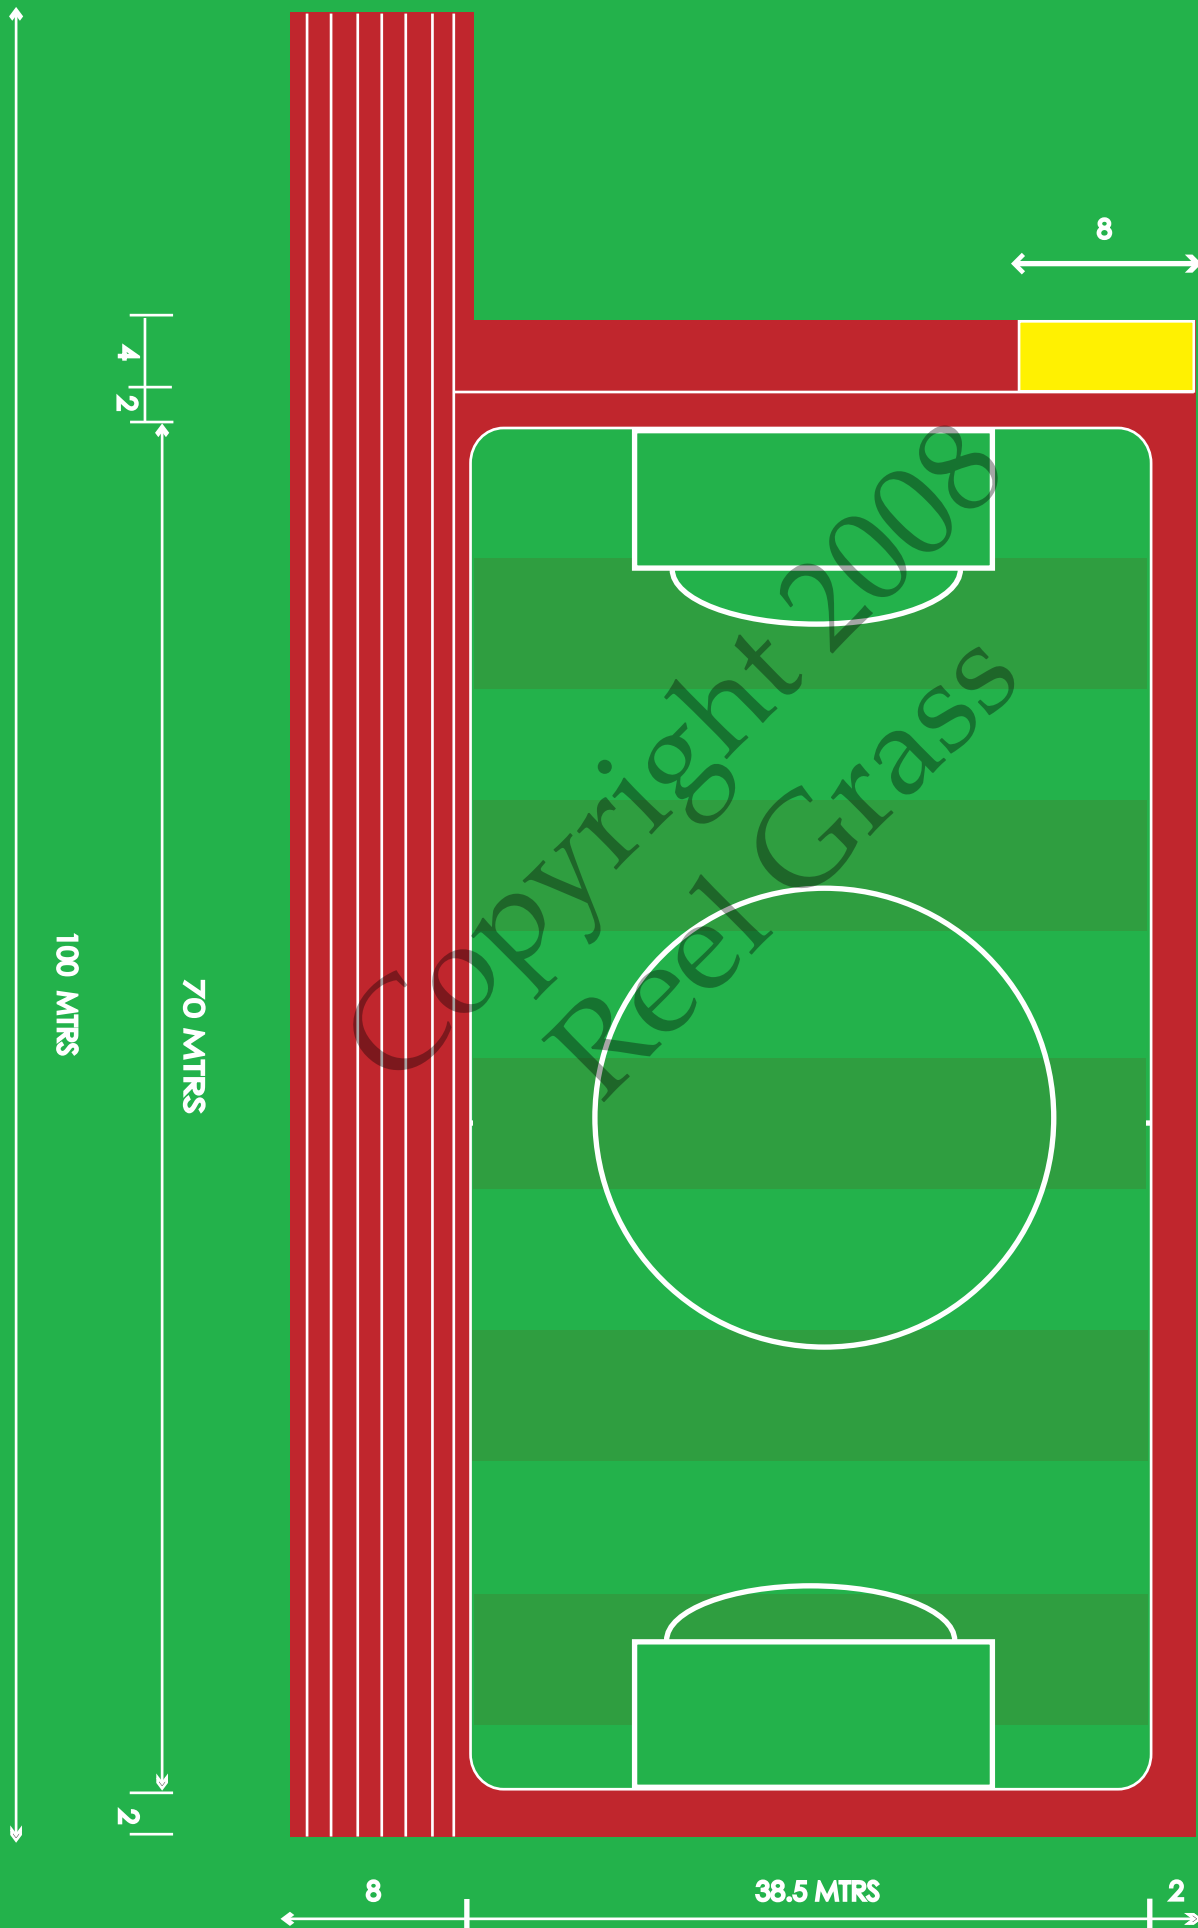

# SOCCER PITCH, RUNNING TRACK & LONG JUMP PIT

# TYPICAL MINI TENNIS COURT

4500

9000

2250

4500